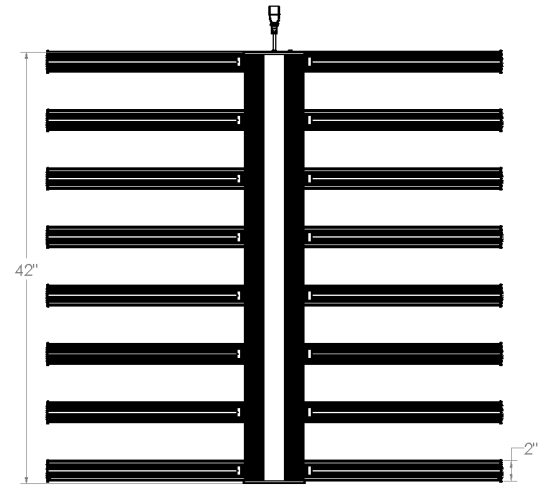

PHYSIOSPEC INDOOR

STOCK KEEPING UNITS

FAMILY	MODEL	SPECTRUM	INPUT VOLTAGE	CORD LENGTH	AC PLUG	MOUNTING
SR SPYDR	X X	1 PHYSIOSPEC INDOOR	1 100-277V	06 6 FEET	N5 NEMA 5-15P	B C-BRACKET
			2 200-277V	15 15 FEET	N6 NEMA 6-15P L7 NEMA L7-15P PT PIGTAILS	G AIRCRAFT CABLE A ADJUSTABLE CABLE