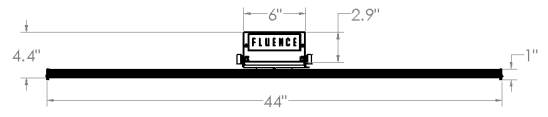

PHYSIOSPEC INDOOR

STOCK KEEPING UNITS

FAMILY	MODEL	SPECTRUM	INPUT VOLTAGE	CORD LENGTH	AC PLUG	MOUNTING
SR SPYDR	X X	1 PHYSIOSPEC INDOOR	1 100-277V	06 6 FEET	N5 NEMA 5-15P	B C-BRACKET
			2 200-277V	15 15 FEET	N6 NEMA 6-15P L7 NEMA L7-15P PT PIGTAILS	G AIRCRAFT CABLE A ADJUSTABLE CABLE