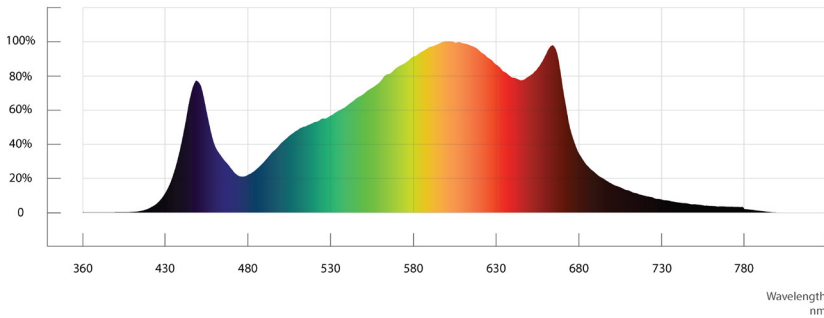

PHYSIOSPEC INDOOR

STOCK KEEPING UNITS

FAMILY	MODEL	SPECTRUM	INPUT VOLTAGE	CORD LENGTH	AC PLUG	MOUNTING
SR SPYDR	X X	1 PHYSIOSPEC INDOOR	1 100-277V	06 6 FEET	N5 NEMA 5-15P	B C-BRACKET
			2 200-277V	15 15 FEET	N6 NEMA 6-15P L7 NEMA L7-15P PT PIGTAILS	G AIRCRAFT CABLE A ADJUSTABLE CABLE